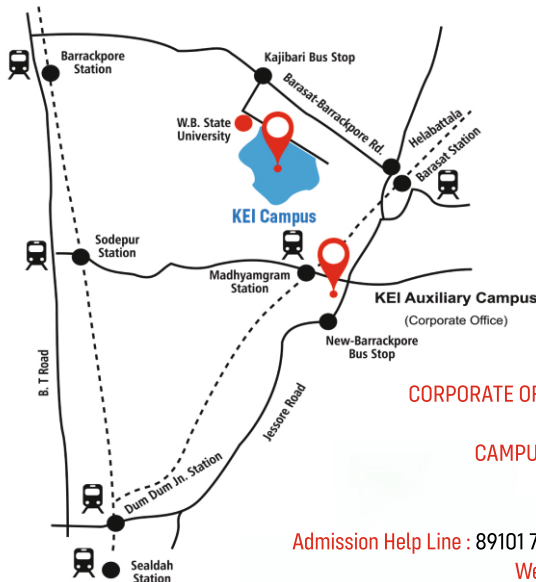

The Training & Placement Partners

OUR EVENTS

Apart from conventional education, our institution organizes various student centric events like Kingstoxicication, Run for Education - Run for Health, Basanta Utsav and Rannabazi.

INTERNATIONAL TOUR

KEI sponsored an Educational and Cultural Tour for its students to Indonesian Universities namely Universitas Airlangga & Universitas of Lampung Province.

ROUTE MAP OF KEI CAMPUS & CORPORATE OFFICE